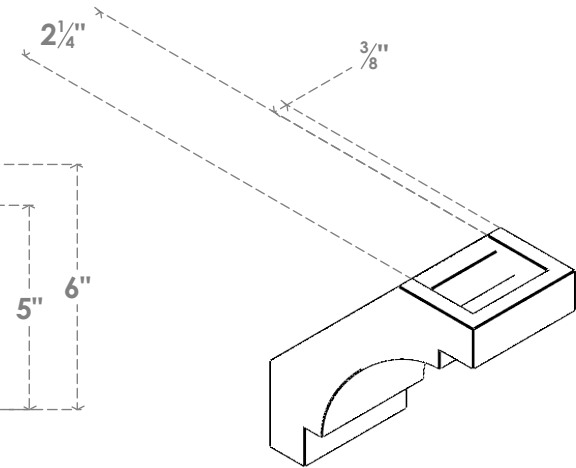

# ITEM NUMBER: BRCPO030X06000X06000MRC

3"W X 6"D X 6"H MERCED ARCHITECTURAL GRADE PVC OPEN BRACE

**SIDE PROFILE**

**FRONT PROFILE**

**ISOMETRIC**

EKENA MILLWORK  
2300 WEST MAIN ST.  
CLARKSVILLE, TX 75426  
TOLL FREE: 866-607-0453  
WWW.EKENAMILLWORK.COM