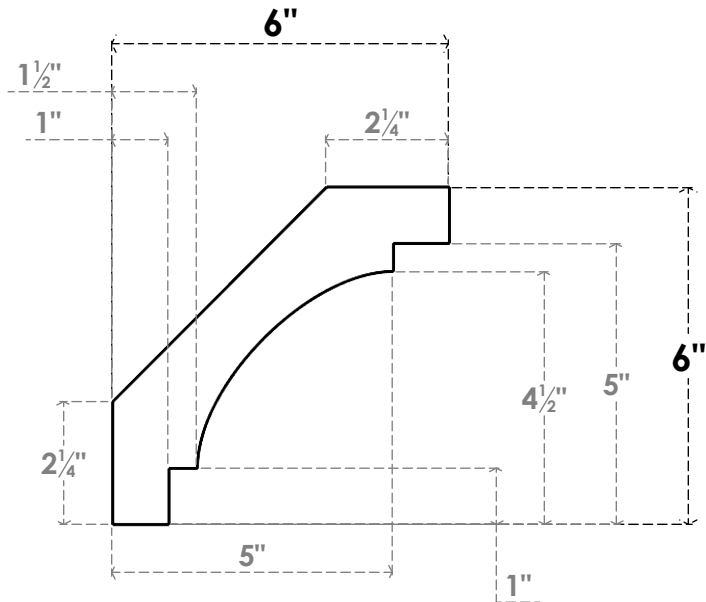

# ITEM NUMBER: BRCPO030X06000X06000MRC

3"W X 6"D X 6"H MERCED ARCHITECTURAL GRADE PVC OPEN BRACE

**SIDE PROFILE**

**FRONT PROFILE**

**ISOMETRIC**

EKENA MILLWORK  
2300 WEST MAIN ST.  
CLARKSVILLE, TX 75426  
TOLL FREE: 866-607-0453  
WWW.EKENAMILLWORK.COM