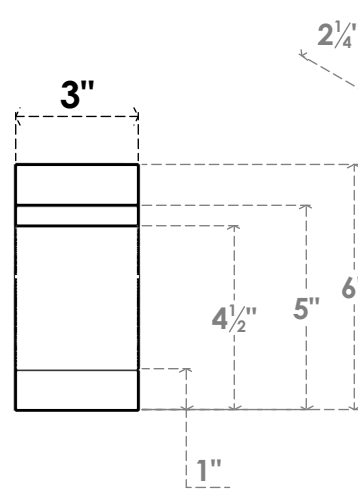

# ITEM NUMBER: BRCPO030X06000X06000MRC

3"W X 6"D X 6"H MERCED ARCHITECTURAL GRADE PVC OPEN BRACE

**SIDE PROFILE**

**FRONT PROFILE**

**ISOMETRIC**

EKENA MILLWORK  
2300 WEST MAIN ST.  
CLARKSVILLE, TX 75426  
TOLL FREE: 866-607-0453  
WWW.EKENAMILLWORK.COM